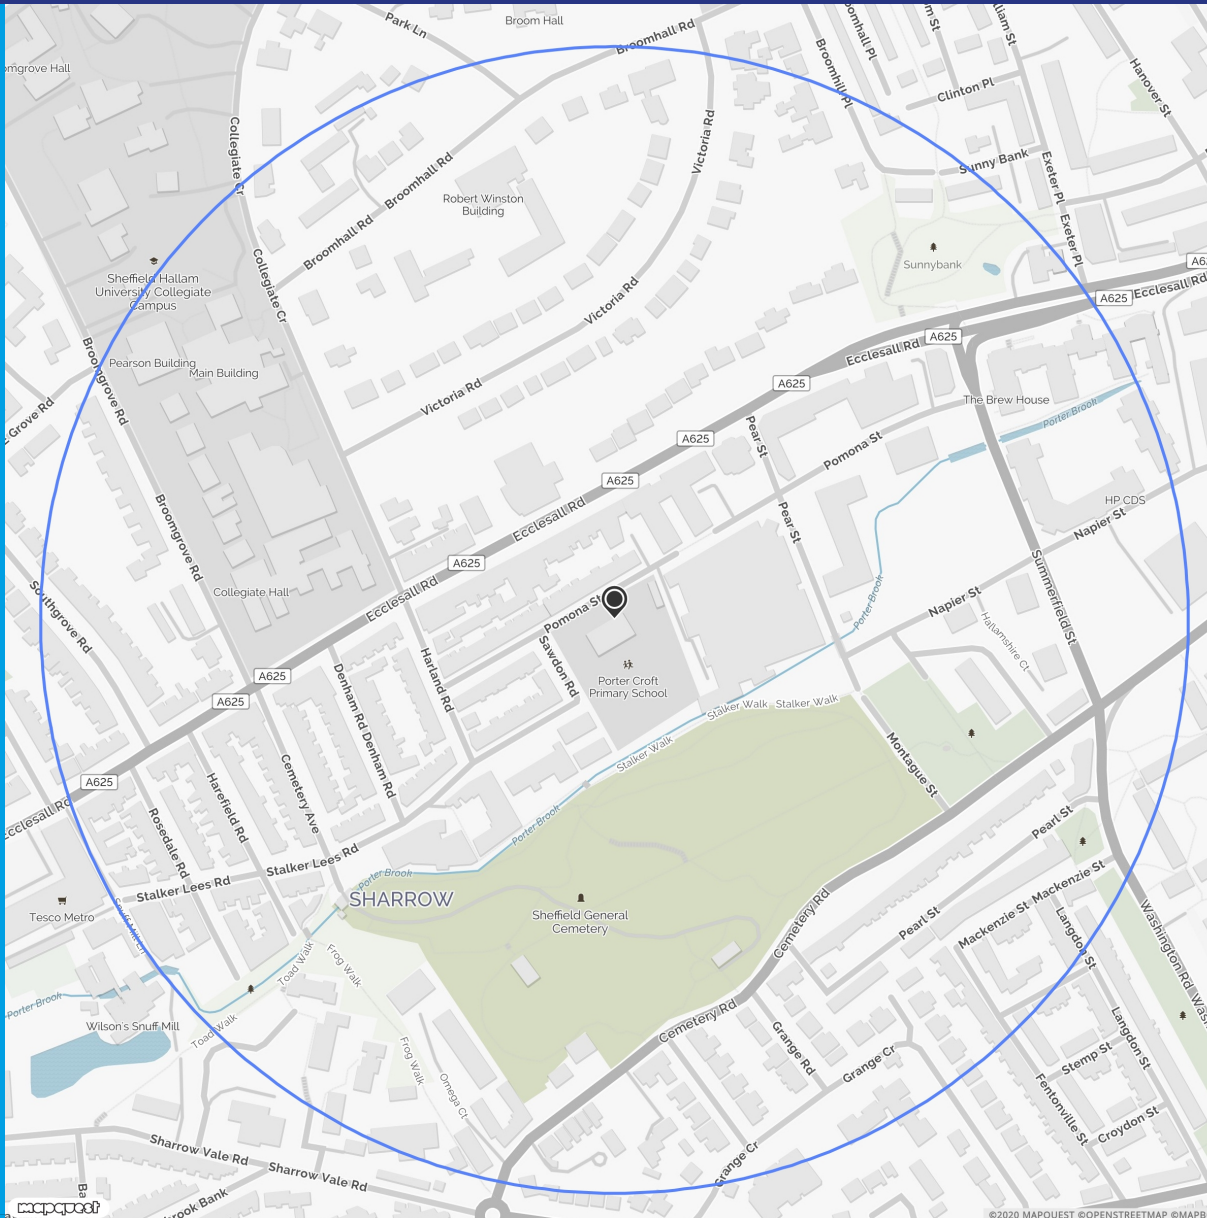

## #StaySafeGetActive on your journey to school

Porter Croft  
Church of  
England Primary  
Academy

Protect  
our  
children

If possible,  
walk, cycle  
or scoot  
to school

If you have  
to drive,  
park at least  
5-minutes  
away

Supported by the

Department  
for Transport

For more hints, tips and information please visit [www.modeshiftstars.org/staysafegetactive](http://www.modeshiftstars.org/staysafegetactive)

This 5-minute walking zone represents a distance of 400m measured as a straight line, based upon an average walking speed of 3-miles per hour